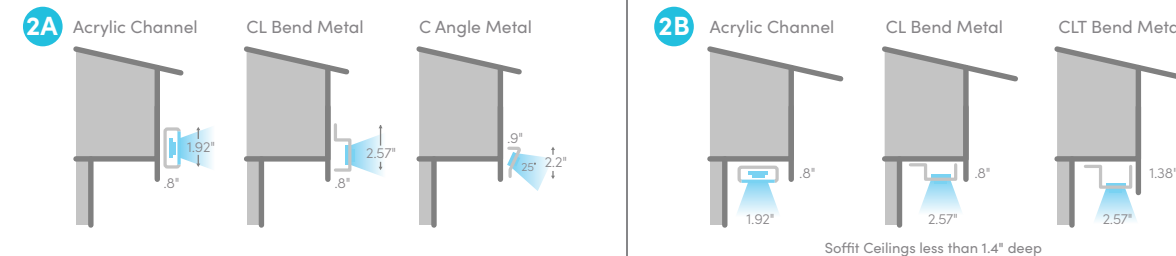

ROOF LINE WITH SOFFIT CEILINGS