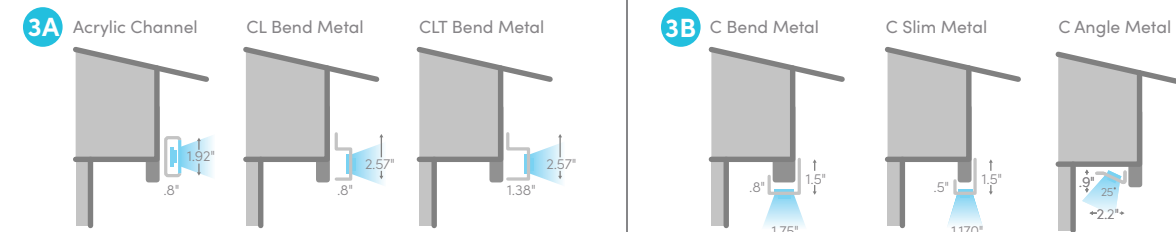

CONTINUOUS FASCIA BOARD (ADOBE HOMES)