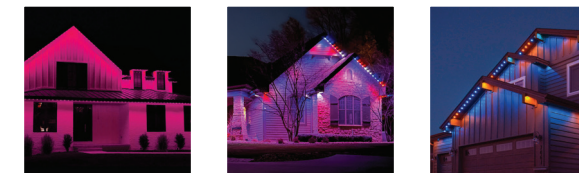

RESIDENTIAL LIGHTING SOLUTIONS

INVISIBLE BY DAY, EXPRESSIVE BY NIGHT PERMANENT HOLIDAY LIGHTING SOLUTIONS

Never hang holiday lights again!

Invisible by day, expressive by night permanent holiday lights.

Oelo brings your outdoor style to light with permanent structural lighting for your home. Practically invisible by day, Oelo's permanent LED holiday lights blend in with your home's fascia for a seamless look, while Oelo's color-changing lights are uniquely expressive by night thanks to Oelo's customizable color app. Install our lights once and let them light up your day-to-day moments, celebrations and seasons for years to come! Oelo even doubles as security lighting.

ADOBE-STYLE HOME?

Check out our C Slim channel. If your home has exposed rafters, this bend can be mounted to the bottom fascia board for downward lighting. (This type of fascia is typically found on adobe-style homes.)

YOU CHOOSE:
OUR TRADITIONAL GLOW OR OELO'S WALL-WASH LOOK.
OR BOTH!

FACE MOUNT

Oelo can be hung on the fascia, pointing outward for a traditional Christmas light glow. The system's LEDs are visible from every angle using this effect. And while this is considered our most traditional look, Oelo's app lets you create "gaps" in the lighting by allowing you to control each individual LED for a modern lighting effect.