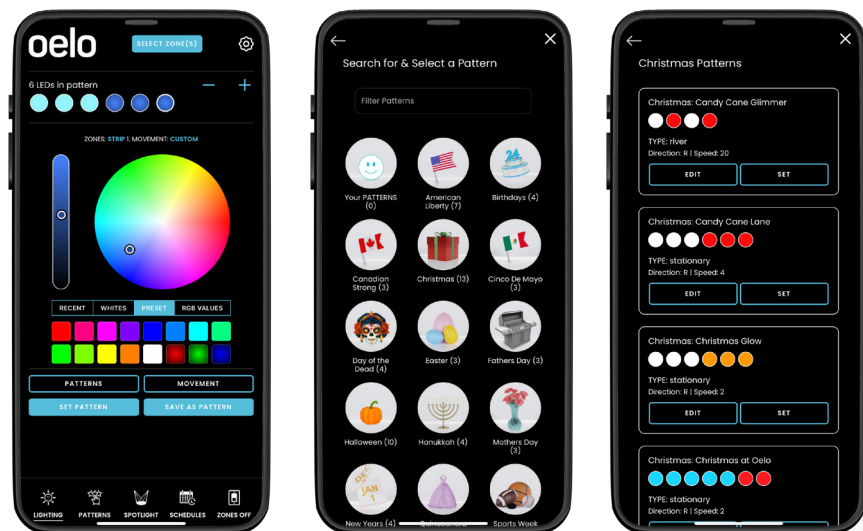

✓ DOUBLES AS SAFETY AND SECURITY LIGHTING!

✓ CUSTOMIZABLE FOR EVERY MOOD OR MOMENT!

Oelo's multi-color system provides endless festivity. (With our app's color wheel and movement modes, you can showcase your holiday luster, support your favorite team or create social awareness any night of the year.)

✓ INVISIBLE BY DAY ... expressive by night

Festivity. All year long.

Oelo's cloud-based Evolution App features more than 16 million hues, pre-set patterns and customizable movement settings to showcase your holiday luster, support your favorite teams and create social awareness. Plus, transform your holiday lights into security lighting with our spotlight controls.

Find Oelo's app on:

Choose from 16 million hues ... 55-plus pre-set patterns ... then customize away!

Create your daily, weekly or yearly schedule!

- STATIONARY**
Choose this mode for an iconic Christmas look.
- MARCH**
March your favorite repeated hues.
- CHASE**
Pick two colors (or more) to chase each other.
- STREAK**
Control speed and gaps to create a streak effect.
- SPLIT**
Evenly split two colors for a dual-lighting result.
- BOLT**
Illuminate LEDs one by one for a bolt sequence.
- SPRINKLE**
Slightly fade each LED for a sprinkling illusion.
- TWINKLE**
Drastically fade each LED for a twinkle effect.
- RIVER**
Blend transitioning hues for a flowing effect.
- TAKEOVER**
Take over your marching pattern with the last hue.
- BLEND**
Blend multiple colors for a gradient effect.
- STORM**
Flash random lightning across stagnant colors.
- LIGHTNING**
Blend your colors then add an extra jolt!
- RETRO ARCADE**
A single color "chomps" away an opposing hue.
- FILL**
Create a fill effect with this inward movement.
- SHUFFLE**
Randomly shuffle your hues for a fun effect.