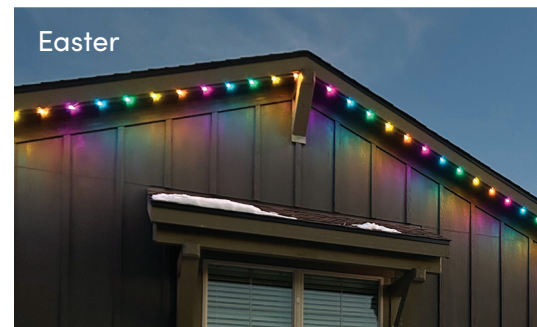

Find Oelo's app on:

Choose from 16 million hues ... 55-plus pre-set patterns ... then customize away!

Create your daily, weekly or yearly schedule!

- STATIONARY**
Choose this mode for an iconic Christmas look.
- MARCH**
March your favorite repeated hues.
- CHASE**
Pick two colors (or more) to chase each other.
- STREAK**
Control speed and gaps to create a streak effect.
- SPLIT**
Evenly split two colors for a dual-lighting result.
- BOLT**
Illuminate LEDs one by one for a bolt sequence.
- SPRINKLE**
Slightly fade each LED for a sprinkling illusion.
- TWINKLE**
Drastically fade each LED for a twinkle effect.
- RIVER**
Blend transitioning hues for a flowing effect.
- TAKEOVER**
Take over your marching pattern with the last hue.
- BLEND**
Blend multiple colors for a gradient effect.
- STORM**
Flash random lightning across stagnant colors.
- LIGHTNING**
Blend your colors then add an extra jolt!
- RETRO ARCADE**
A single color "chomps" away an opposing hue.
- FILL**
Create a fill effect with this inward movement.
- SHUFFLE**
Randomly shuffle your hues for a fun effect.

PLUS, SPOTLIGHT ENTRYWAYS, WALKWAYS AND MORE! Turn on (and off) select LEDs for security lighting.

JANUARY

FEBRUARY

MARCH

APRIL

MAY

JUNE

JULY

YOU CHOOSE:
OUR TRADITIONAL GLOW OR OELO'S WALL-WASH LOOK.
OR BOTH!

FACE MOUNT

Oelo can be hung on the fascia, pointing outward for a traditional Christmas light glow. The system's LEDs are visible from every angle using this effect. And while this is considered our most traditional look, Oelo's app lets you create "gaps" in the lighting by allowing you to control each individual LED for a modern lighting effect.