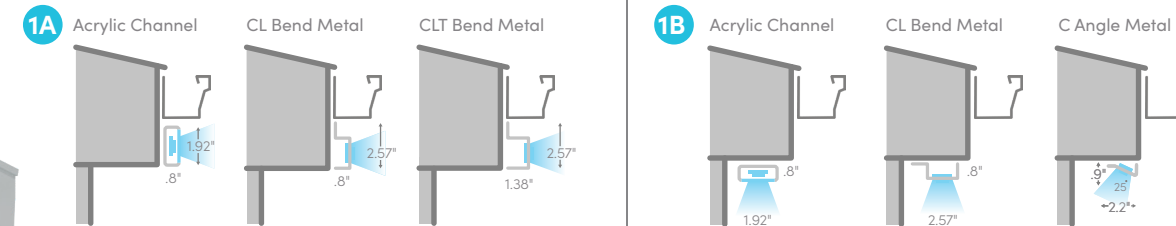

NORMAL ROOF LINE (WITH OR WITHOUT GUTTERS)