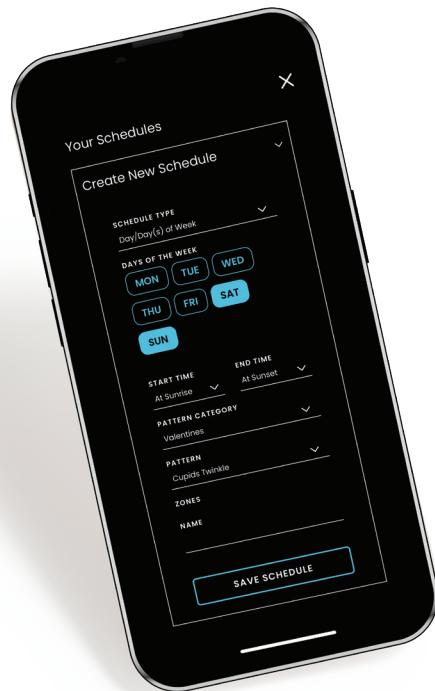

✓ DOUBLES AS SAFETY AND SECURITY LIGHTING!

✓ CUSTOMIZABLE FOR EVERY MOOD OR MOMENT!

Oelo's multi-color system provides endless festivity. (With our app's color wheel and movement modes, you can showcase your holiday luster, support your favorite team or create social awareness any night of the year.)

✓ INVISIBLE BY DAY ... expressive by night

Festivity. All year long.

Oelo's cloud-based Evolution App features more than 16 million hues, pre-set patterns and customizable movement settings to showcase your holiday luster, support your favorite teams and create social awareness. Plus, transform your holiday lights into security lighting with our spotlight controls.

Find Oelo's app on:

Choose from 16 million hues ... 55-plus pre-set patterns ... then customize away!

Create your daily, weekly or yearly schedule!

- STATIONARY**
Choose this mode for an iconic Christmas look.
- MARCH**
March your favorite repeated hues.
- CHASE**
Pick two colors (or more) to chase each other.
- STREAK**
Control speed and gaps to create a streak effect.
- SPLIT**
Evenly split two colors for a dual-lighting result.
- BOLT**
Illuminate LEDs one by one for a bolt sequence.
- SPRINKLE**
Slightly fade each LED for a sprinkling illusion.
- TWINKLE**
Drastically fade each LED for a twinkle effect.
- RIVER**
Blend transitioning hues for a flowing effect.
- TAKEOVER**
Take over your marching pattern with the last hue.
- BLEND**
Blend multiple colors for a gradient effect.
- STORM**
Flash random lightning across stagnant colors.
- LIGHTNING**
Blend your colors then add an extra jolt!
- RETRO ARCADE**
A single color "chomps" away an opposing hue.
- FILL**
Create a fill effect with this inward movement.
- SHUFFLE**
Randomly shuffle your hues for a fun effect.