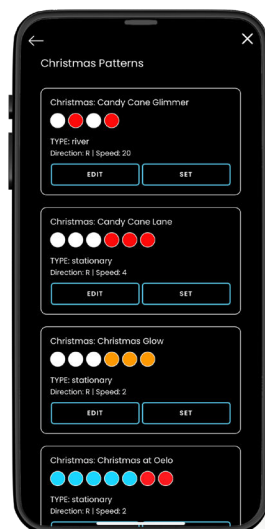

Doubles as holiday lighting!

Oelo's cloud-based Evolution App features more than 16 million hues, pre-set patterns and customizable movement settings to showcase your holiday luster, support your favorite teams and create social awareness, making the most of your accent lights.

Find Oelo's app on:

Choose from 16 million hues ... 365-plus pre-set patterns ... then customize away!

- **STATIONARY**
  Choose this mode for an iconic Christmas look.
- **MARCH**
  March your favorite repeated hues.
- **CHASE**
  Pick two colors (or more) to chase each other.
- **STREAK**
  Control speed and gaps to create a streak effect.
- **SPLIT**
  Evenly split two colors for a dual-lighting result.
- **BOLT**
  Illuminate LEDs one by one for a bolt sequence.
- **SPRINKLE**
  Slightly fade each LED for a sprinkling illusion.
- **TWINKLE**
  Drastically fade each LED for a twinkle effect.
- **RIVER**
  Blend transitioning hues for a flowing effect.
- **TAKEOVER**
  Take over your marching pattern with the last hue.
- **BLEND**
  Blend multiple colors for a gradient effect.
- **STORM**
  Flash random lightning across stagnant colors.
- **LIGHTNING**
  Blend your colors then add an extra jolt!
- **RETRO ARCADE**
  A single color "chomps" away an opposing hue.
- **FILL**
  Create a fill effect with this inward movement.
- **SHUFFLE**
  Randomly shuffle your hues for a fun effect.

PLUS, SPOTLIGHT ENTRYWAYS, WALKWAYS AND MORE! Turn on (and off) select LEDs for security lighting.

Create your daily, weekly or yearly schedule!