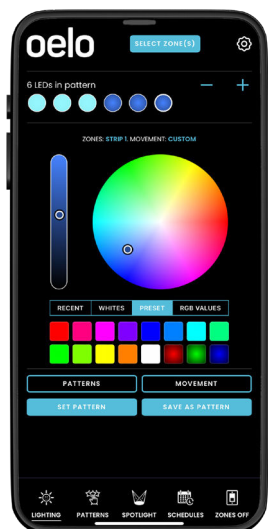

Doubles as holiday lighting!

Oelo's cloud-based Evolution App features more than 16 million hues, pre-set patterns and customizable movement settings to showcase your holiday luster, support your favorite teams and create social awareness, making the most of your accent lights.

Find Oelo's app on:

Choose from 16 million hues ... 365-plus pre-set patterns ... then customize away!

- **STATIONARY**
  Choose this mode for an iconic Christmas look.
- **MARCH**
  March your favorite repeated hues.
- **CHASE**
  Pick two colors (or more) to chase each other.
- **STREAK**
  Control speed and gaps to create a streak effect.
- **SPLIT**
  Evenly split two colors for a dual-lighting result.
- **BOLT**
  Illuminate LEDs one by one for a bolt sequence.
- **SPRINKLE**
  Slightly fade each LED for a sprinkling illusion.
- **TWINKLE**
  Drastically fade each LED for a twinkle effect.
- **RIVER**
  Blend transitioning hues for a flowing effect.
- **TAKEOVER**
  Take over your marching pattern with the last hue.
- **BLEND**
  Blend multiple colors for a gradient effect.
- **STORM**
  Flash random lightning across stagnant colors.
- **LIGHTNING**
  Blend your colors then add an extra jolt!
- **RETRO ARCADE**
  A single color "chomps" away an opposing hue.
- **FILL**
  Create a fill effect with this inward movement.
- **SHUFFLE**
  Randomly shuffle your hues for a fun effect.

PLUS, SPOTLIGHT ENTRYWAYS, WALKWAYS AND MORE! Turn on (and off) select LEDs for security lighting.

Create your daily, weekly or yearly schedule!