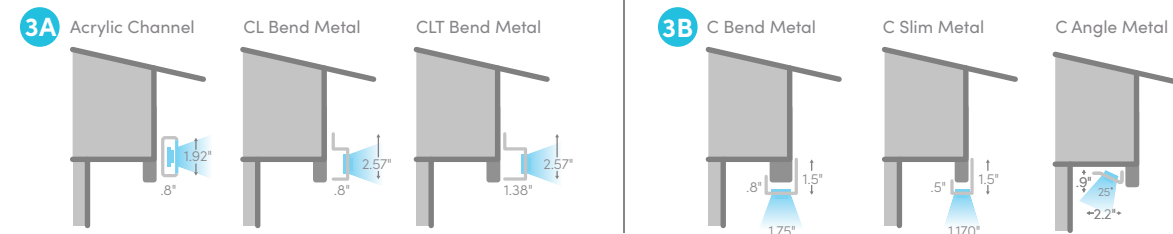

CONTINUOUS FASCIA BOARD (ADOBE HOMES)