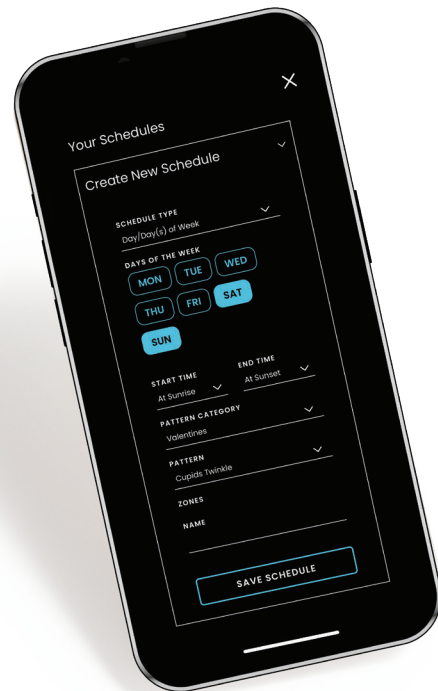

Doubles as holiday lighting!

Oelo's cloud-based Evolution App features more than 16 million hues, pre-set patterns and customizable movement settings to showcase your holiday luster, support your favorite teams and create social awareness, making the most of your accent lights.

Find Oelo's app on:

Choose from 16 million hues ... 365-plus pre-set patterns ... then customize away!

- **STATIONARY**
  Choose this mode for an iconic Christmas look.
- **MARCH**
  March your favorite repeated hues.
- **CHASE**
  Pick two colors (or more) to chase each other.
- **STREAK**
  Control speed and gaps to create a streak effect.
- **SPLIT**
  Evenly split two colors for a dual-lighting result.
- **BOLT**
  Illuminate LEDs one by one for a bolt sequence.
- **SPRINKLE**
  Slightly fade each LED for a sprinkling illusion.
- **TWINKLE**
  Drastically fade each LED for a twinkle effect.
- **RIVER**
  Blend transitioning hues for a flowing effect.
- **TAKEOVER**
  Take over your marching pattern with the last hue.
- **BLEND**
  Blend multiple colors for a gradient effect.
- **STORM**
  Flash random lightning across stagnant colors.
- **LIGHTNING**
  Blend your colors then add an extra jolt!
- **RETRO ARCADE**
  A single color "chomps" away an opposing hue.
- **FILL**
  Create a fill effect with this inward movement.
- **SHUFFLE**
  Randomly shuffle your hues for a fun effect.

PLUS, SPOTLIGHT ENTRYWAYS, WALKWAYS AND MORE! Turn on (and off) select LEDs for security lighting.

Create your daily, weekly or yearly schedule!