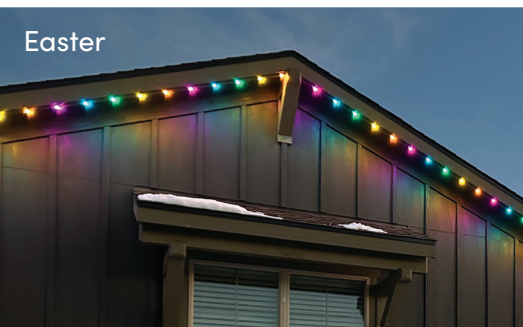

YOU CHOOSE:
OUR TRADITIONAL GLOW OR OELO'S WALL-WASH LOOK.
OR BOTH!

FACE MOUNT

Oelo can be hung on the fascia, pointing outward for traditional Christmas lights or a galleria-like glow. The system's LEDs are visible from every angle using this effect. And while this is considered our most traditional look, Oelo's app lets you create "gaps" in the lighting by allowing you to control each individual LED for a modern lighting effect.

Find Oelo's app on:

Choose from 16 million hues ... 365-plus pre-set patterns ... then customize away!

- STATIONARY**
Choose this mode for an iconic Christmas look.
- MARCH**
March your favorite repeated hues.
- CHASE**
Pick two colors (or more) to chase each other.
- STREAK**
Control speed and gaps to create a streak effect.
- SPLIT**
Evenly split two colors for a dual-lighting result.
- BOLT**
Illuminate LEDs one by one for a bolt sequence.
- SPRINKLE**
Slightly fade each LED for a sprinkling illusion.
- TWINKLE**
Drastically fade each LED for a twinkle effect.
- RIVER**
Blend transitioning hues for a flowing effect.
- TAKEOVER**
Take over your marching pattern with the last hue.
- BLEND**
Blend multiple colors for a gradient effect.
- STORM**
Flash random lightning across stagnant colors.
- LIGHTNING**
Blend your colors then add an extra jolt!
- RETRO ARCADE**
A single color "chomps" away an opposing hue.
- FILL**
Create a fill effect with this inward movement.
- SHUFFLE**
Randomly shuffle your hues for a fun effect.

PLUS, SPOTLIGHT ENTRYWAYS, WALKWAYS AND MORE! Turn on (and off) select LEDs for security lighting.

Create your daily, weekly or yearly schedule!

JANUARY

FEBRUARY

MARCH

APRIL

MAY

JUNE

JULY

AUGUST

SEPTEMBER

OCTOBER

NOVEMBER

DECEMBER

oelo

LIGHTING SOLUTIONS