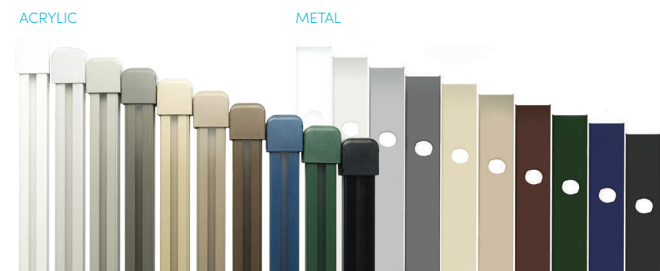

THESE AREN'T YOUR ORDINARY LIGHTS. THIS IS A SYSTEM!

OELO'S PERMANENT DESIGN — PGS 4-7

- Acrylic and metal cover options for mounting versatility
- Industry's only "hybrid" out-and-down capable system
- Available in an array of colors (or custom powder coat)
- UL-certified, IP68 waterproof LEDs with V-0 fire rating
- Rated for 100,000 of use (or 34 years of nightly glow)