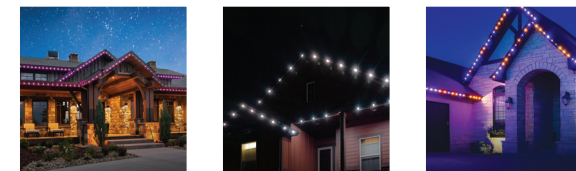

YOU CHOOSE:
OUR TRADITIONAL GLOW OR OELO'S WALL-WASH LOOK.
OR BOTH!

FACE MOUNT

Oelo can be hung on the fascia, pointing outward for traditional Christmas lights or a galleria-like glow. The system's LEDs are visible from every angle using this effect. And while this is considered our most traditional look, Oelo's app lets you create "gaps" in the lighting by allowing you to control each individual LED for a modern lighting effect.