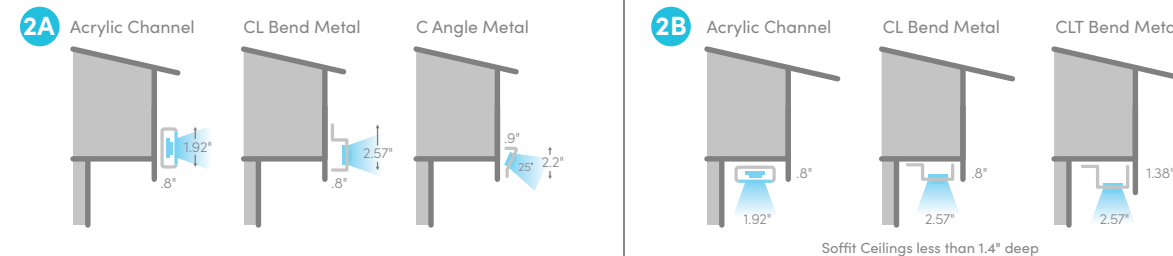

ROOF LINE WITH SOFFIT CEILINGS