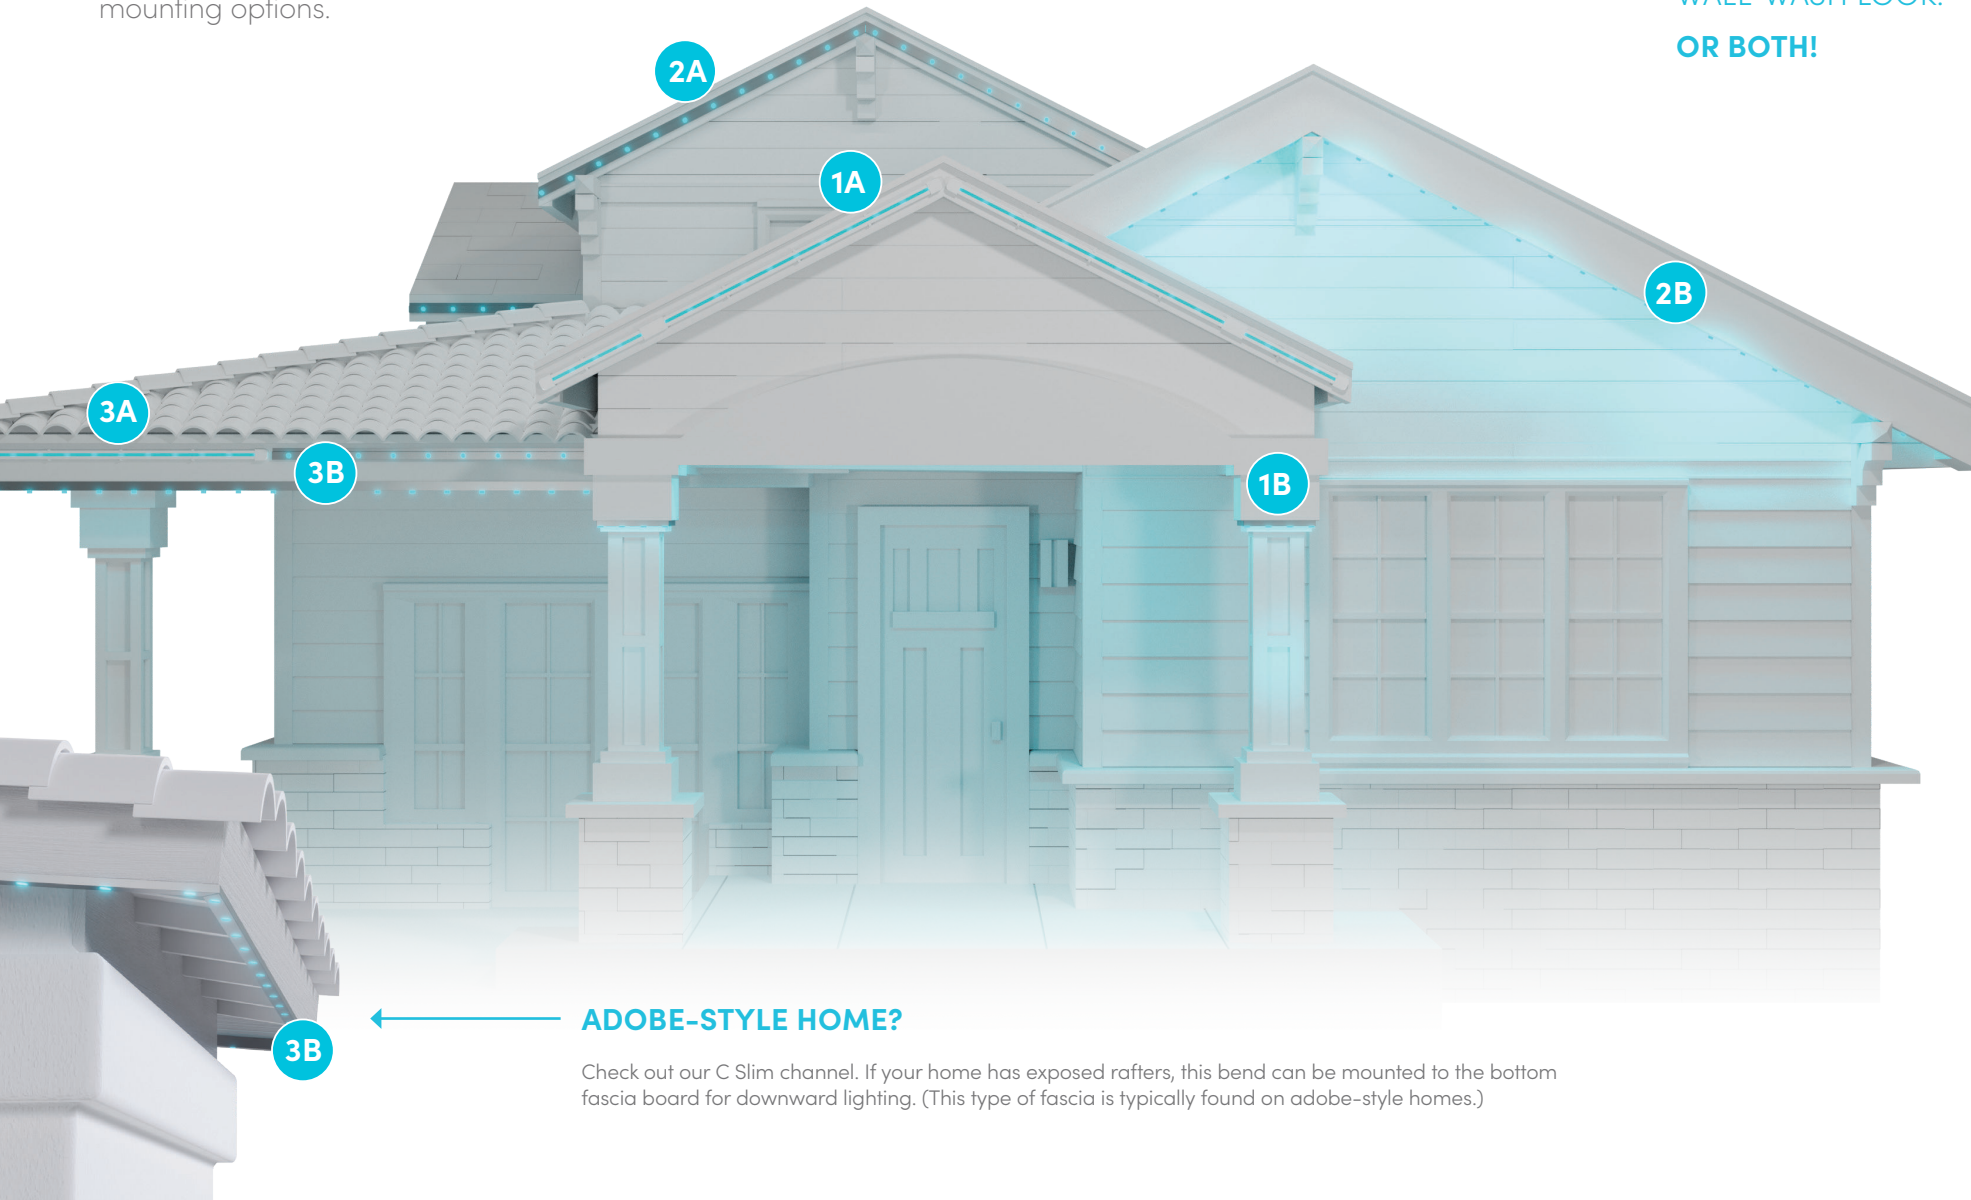

ACCENT YOUR PATIO SPACE

MOUNT DOWN AND OUT!

WALL WASH YOUR EXTERIOR

USE FOR COMMERCIAL

Versatile lighting for years to come.

Our IP68 water-proof rated LED lights deliver Oelo's infinite lighting capabilities. Plus, each 36V system is rated for 100,000 hours of use, the equivalent of 34 years of nightly 8-hour glow. Meanwhile, Oelo's patented cover system is designed to withstand the elements while providing the industry's most versatile mounting options.

ADOBE-STYLE HOME?

Check out our C Slim channel. If your home has exposed rafters, this bend can be mounted to the bottom fascia board for downward lighting. (This type of fascia is typically found on adobe-style homes.)

YOU CHOOSE:
OUR TRADITIONAL GLOW OR OELO'S WALL-WASH LOOK.
OR BOTH!

FACE MOUNT

Oelo can be hung on the fascia, pointing outward for traditional Christmas lights or a galleria-like glow. The system's LEDs are visible from every angle using this effect. And while this is considered our most traditional look, Oelo's app lets you create "gaps" in the lighting by allowing you to control each individual LED for a modern lighting effect.

UNDER MOUNT

Oelo is one of the few permanent lighting systems that can be hung BOTH on the fascia AND under the eaves. The under-mount effect creates a wall-wash glow, illuminating the exterior with color to eliminate shadows and highlight the wall. This effect is compliant with the Dark Sky Initiative because the LEDs are angled downward.