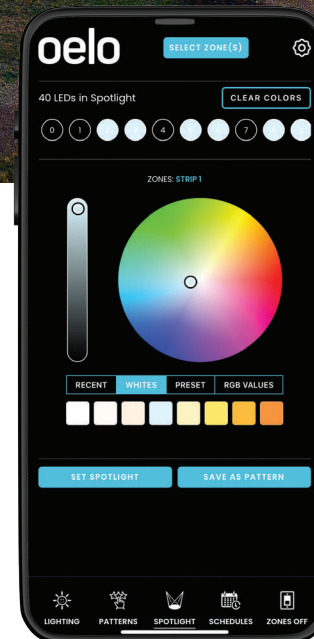

Control multiple zones or structures from anywhere.

With our Oelo Evolution app, customize your lighting, save your favorite patterns, schedule your patterns daily, weekly or yearly and control your lights, zones and multiple structures from anywhere via iPhone or Android device through WiFi, cellular or Ethernet connection.

Six individually addressable!

Oelo's state-of-the-art controller touts **six individually addressable outputs**, which allows you to control more than half a dozen zones separately from one controller for creative, hybrid installs and out-and-down lighting effects!