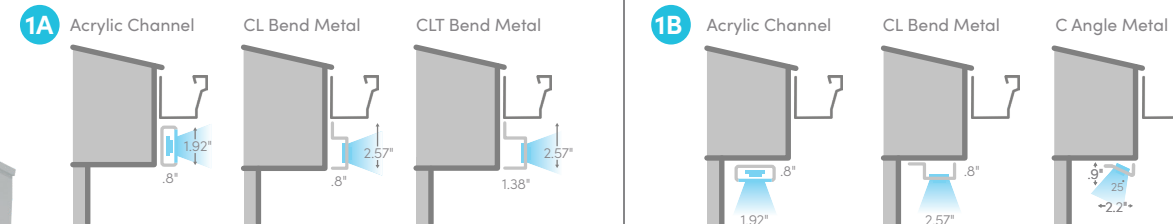

NORMAL ROOF LINE (WITH OR WITHOUT GUTTERS)